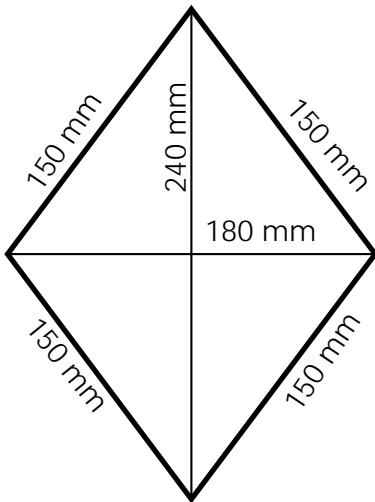

WOMEN - policy

ILCA recommended policy is that Women's championships should be held in the Laser Radial. ILCA runs "open" Women's World and European Championships in conjunction with the Laser Radial Championships.

For identification purposes, when sailing in mixed fleets, ILCA recommends that Women competitors shall place on their sails a red diamond. The use of red diamonds may be required by the Sailing Instructions of an event.

Red diamonds are to conform with the diagrams below, and can be purchased from the ILCA International Office.